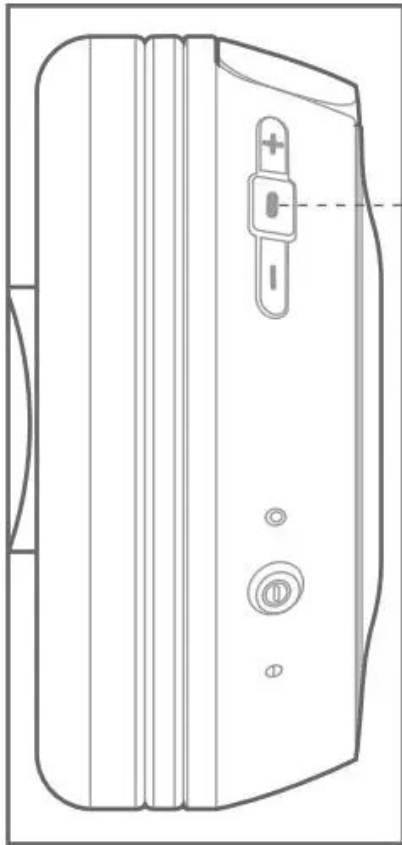

3) Connect to bluetooth device

Choose "JBL T460BT" to connect

4. Musikkontroll

5. Telefonsamtal

6. LED-beteende

| Headphone mode | LED Status |
|--|--|
|  Power on |  x1 |
|  Power off |  x1 |
| No device connected |  On |
|  BT Pairing |  Fast |
|  BT Connected |  On |
|  Low Battery |  Slow |
|  Charging in Progress |  On |
|  Charging Complete | Off |