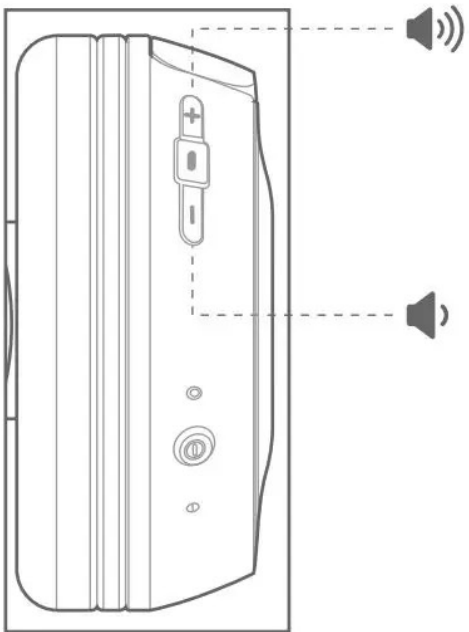

4. Musikkontroll