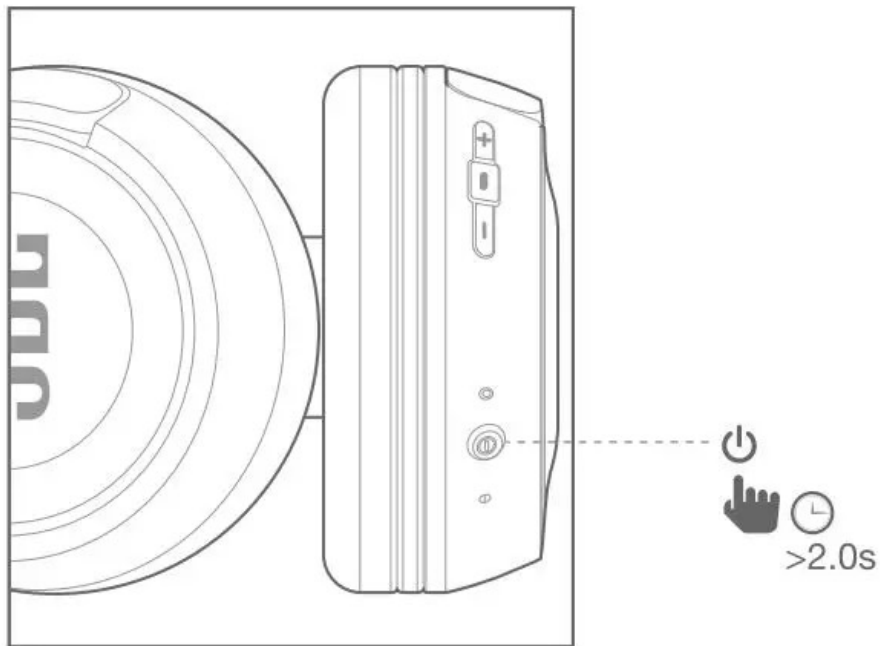

2. Overview

1. Buttons & LEDs

2. Connection

3. Bluetooth-anslutning

1) Turn on the headphone

2) If connecting for the first time, the headphone will enter pairing mode automatically after it is powered on.