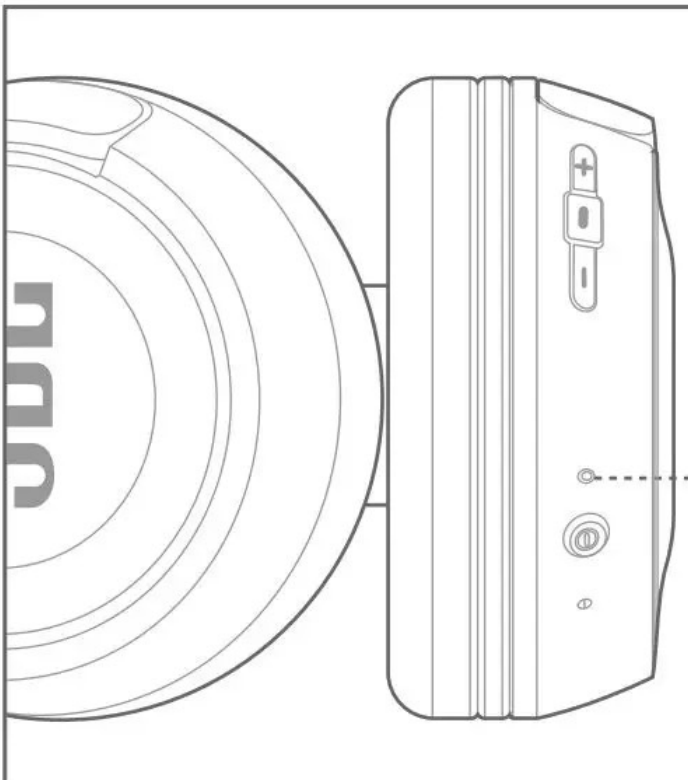

3) Connect to bluetooth device

Choose "JBL T460BT" to connect

4. Musikkontroll

5. Telefonsamtal

6. LED-beteende

| Headphone mode | LED Status |
|--|--|
|  Power on |  x1 |
|  Power off |  x1 |
| No device connected |  On |
|  BT Pairing |  Fast |
|  BT Connected |  On |
|  Low Battery |  Slow |
|  Charging in Progress |  On |
|  Charging Complete | Off |