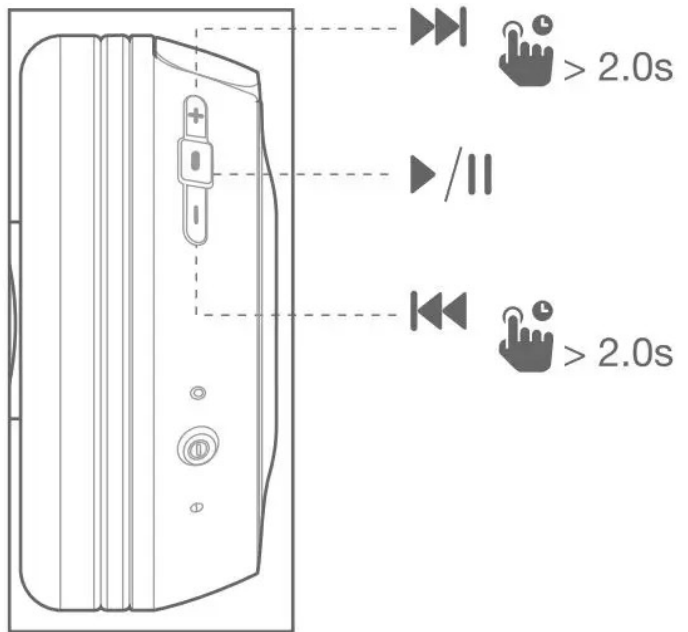

4. Musikkontroll