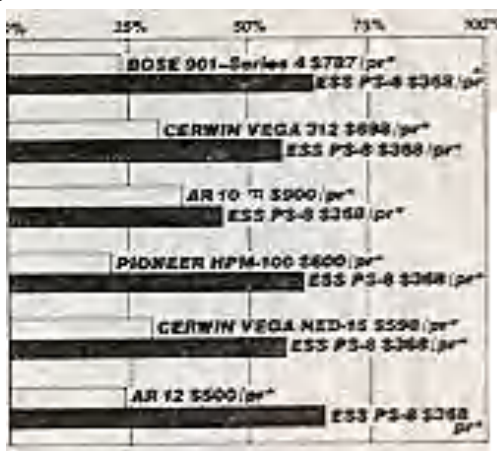

ESS Wins On Campus

In comparative tests, students attending U.G.L.A. judge ESS superior to JBL, Bose, Pioneer, AR, and Cerwin Vega.

In a recent blind listening test involving hundreds of students attending U.C.L.A., ESS speakers were judged superior in overall performance to other top speaker

brands, sometimes by margins of nearly 3 to 1. The controlled test was conducted under the supervision of an independent national testing laboratory.

The participants compared ESS against comparable priced models from Bose, JBL, Pioneer, AR and Cerwin Vega, in an environment designed to simulate home listening conditions. Loudness differences were electronically equalized.

For three continuous days, groups of up to 30 students listened, without knowledge of the speaker model or brand, to the same musical material played on all the speakers. They were then asked to choose which speaker, in their opinion, sounded best. Tests were conducted for clarity, accuracy and freedom from distortion.

Students repeatedly selected ESS speakers in 13 out of 14 head-on comparison tests—even, as the graph above reveals, when compared to far more expensive competitive brand models.

ESS project technicians acknowledged that they were not surprised. "We would not have conducted such controlled, precisely monitored tests, had we not been confident of the superiority of the ESS Heil

Air Motion Transformer." The Heil Air Motion Transformer midrange tweeter, invented by Dr. Oskar Heil, creator of the FET, is a unique principle of sound reproduction licensed exclusively to ESS. By squeezing the air instead of pushing it, the Heil achieves degrees of clarity, linearity and airiness unattainable with conventional drivers."