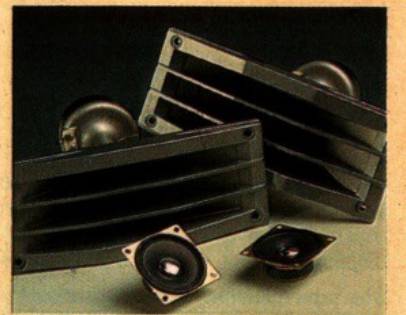

Sansui SP-X1100

Sansui hi-fi speakers:

Sansui's Earthshaker:

powerful 4-way, 8-speaker system with dual woofers

The SP-X11000 is a system for demanding listeners. Sansui has split the eight drivers into two independent, mirror-image units to avoid interference and assure cleaner, fresher sound.

It's a massive system standing 968mm high x 610mm wide.

Uniform output is achieved over the wide range of power handling capacity to 350W

Sansui has increased the power handling capacity to a recommended safe 350 watts, but response is excellent and distortion-free over a wide range of power input from 1-400 watts. Impedance is 8 ohms with a 102dB/W sensitivity.

Two jumbo 17 inch woofers

Basic to the uniquely double-rich bass sound and powerful damping capability of these woofers is a corrugated diaphragm made of an exclusive pulp formulation, plus a voice coil that cannot be physically distorted because of its ability to dissipate heat quickly even at high power.

Twin horn tweeters and twin supertweeters provide crisp, full-textured highs

Sansui engineers have extended the high end with a duo of highly accurate super-tweeters placed on the front baffle for room-wide dispersion, on the basis that what you don't hear can hurt you if the supersonic overtones create sonic disturbances in the part of the frequency spectrum that you do hear.