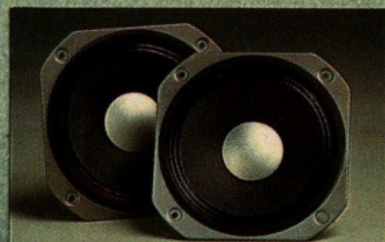

For close-up vocal clarity twin 6-1/2" mid-ranges

Custom-mix pulp cones retain their shape under high-amplitude pulsive inputs ensuring excellent signal-to-noise and frequency response performance. You enjoy flat faithful reproduction.