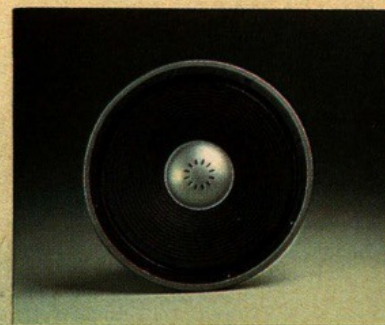

Two jumbo 17 inch woofers

Basic to the uniquely double-rich bass sound and powerful damping capability of these woofers is a corrugated diaphragm made of an exclusive pulp formulation, plus a voice coil that cannot be physically distorted because of its ability to dissipate heat quickly even at high power.

Twin horn tweeters and twin supertweeters provide crisp, full-textured highs

Sansui engineers have extended the high end with a duo of highly accurate super-tweeters placed on the front baffle for room-wide dispersion, on the basis that what you don't hear can hurt you if the supersonic overtones create sonic disturbances in the part of the frequency spectrum that you do hear.