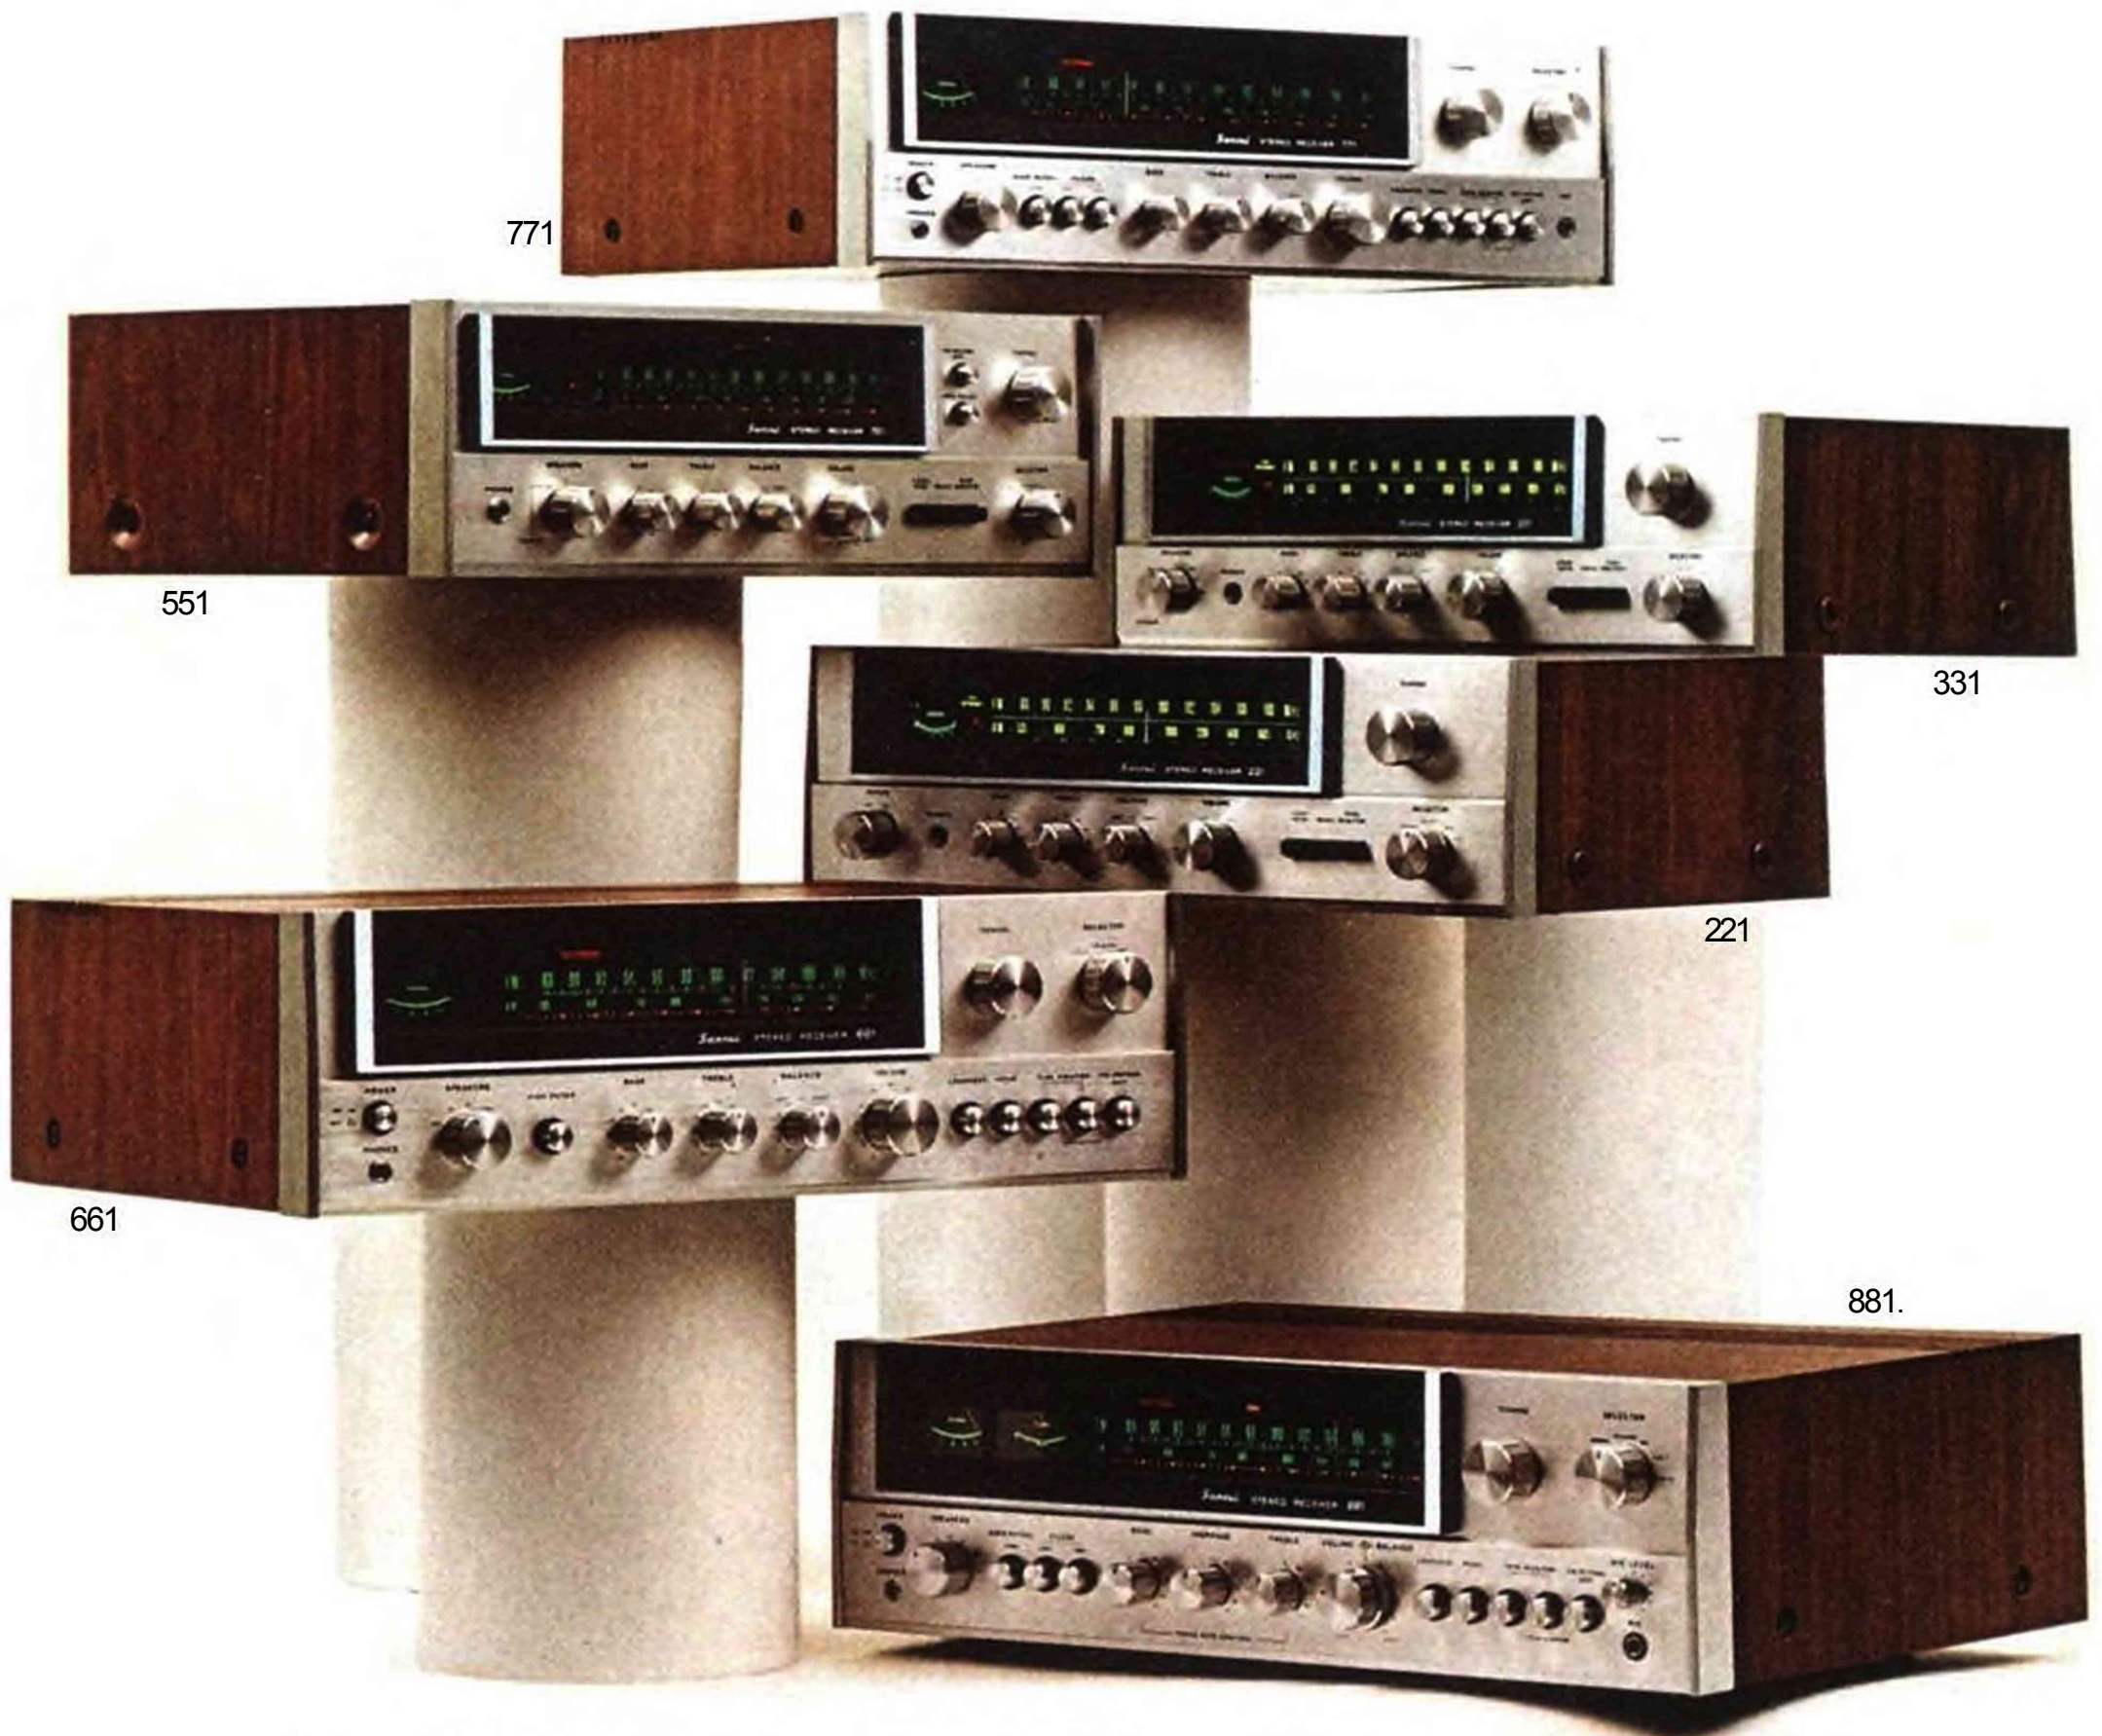

The Sansui No. 1 Line

Models 221, 331, 551, 661, 771, and 881

Each Number 1 in its class

You are looking up to the finest stereo receivers today's technology can produce.

Each a leader in its class. From the 8 and 12 watts per channel minimum RMS into 8 Ohms load from 40 Hz to 20 kHz with no more than 1.0% total harmonic distortion for the new Sansui 221 and 331 to the 63 watts per channel, minimum RMS into 8 Ohms from 20 Hz to 20 kHz with no more than 0.3% total harmonic distortion for the full-feature top of the line Sansui 881. From \$169.95 to \$529.95, every Sansui delivers sophisticated electronics, flawless styling and superb convenience.